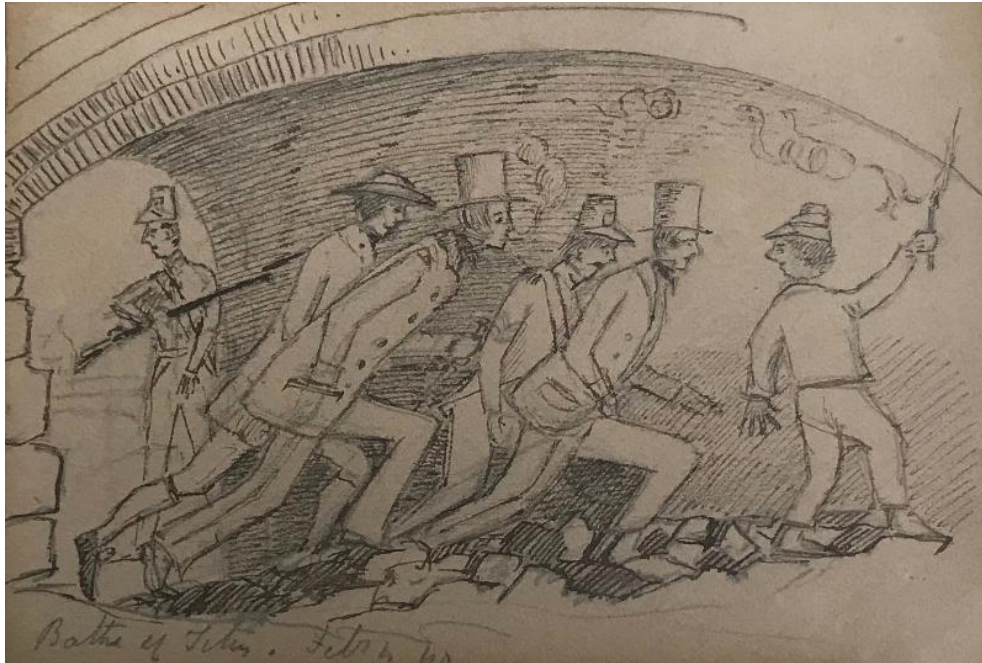

Edward Lear

Tourists in the Baths of Titus, Rome

Reference: 11050

Dimensions:

Height: 8.60 cm / 3³/₈ in

Width: 12.40 cm / 4⁷/₈ in

Inscribed and dated l.l.: Baths of Titus. Feb 4 40, pen and brown ink over pencil

8.6 x 12.4 cm; 3 3/8 x 4 7/8 inches