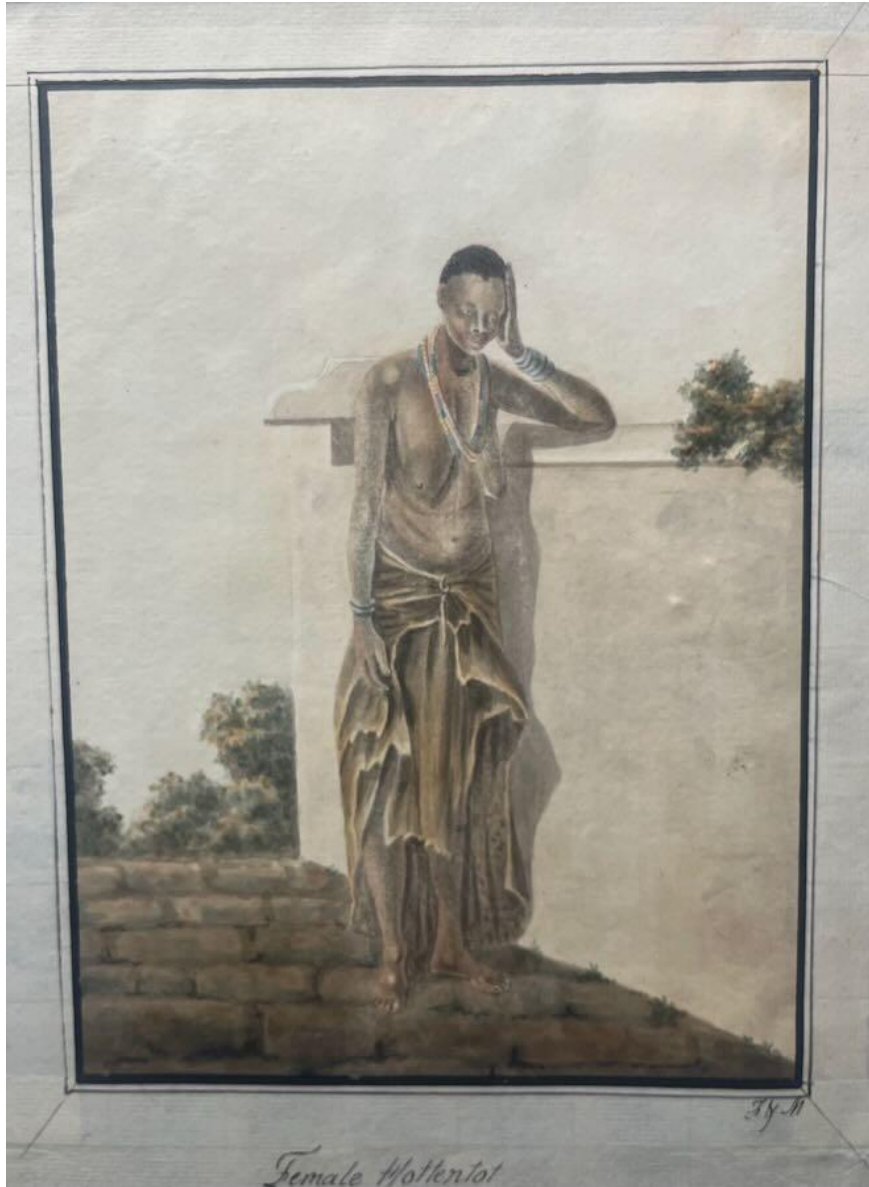

F. M.

Female Hottentot

Reference: 10868

KAREN TAYLOR

FINE ART

Dimensions:

Height: 20.60 cm / 8 $\frac{1}{8}$ in

Width: 15.30 cm / 6 in

Signed with initials on border l.r.: F .Y (?) M, and inscribed l.c.: Female Hottentot watercolour on wove paper, with a laid paper border

Drawing size 20.6 x 15.3 cm.; 8 $\frac{1}{2}$ x 6 inches, with border 26 x 20 cm.; 10 $\frac{1}{4}$ x 7 $\frac{7}{8}$ inches

This drawing came from a now disbound English album which contained works on paper from the late 18th and early 19th centuries.